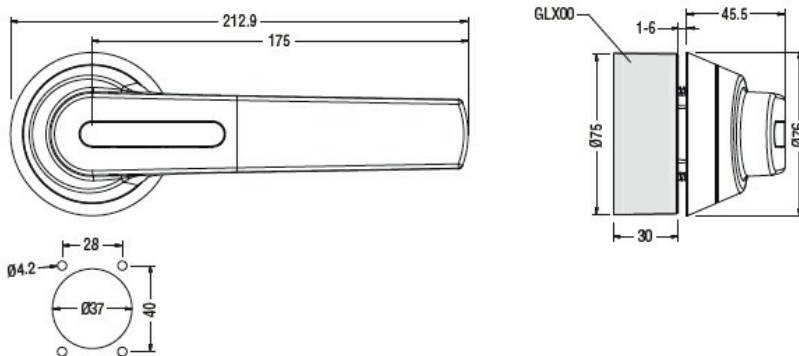

Product designation
Product type designation

Handle
GLX6

Dimensions

Certifications and compliance

Compliance

IEC/EN 60947-1
IEC/EN 60947-3

Certifications

cULus

ETIM classification

ETIM 8.0

EC000230 -
Door coupling
handle for
switchgear